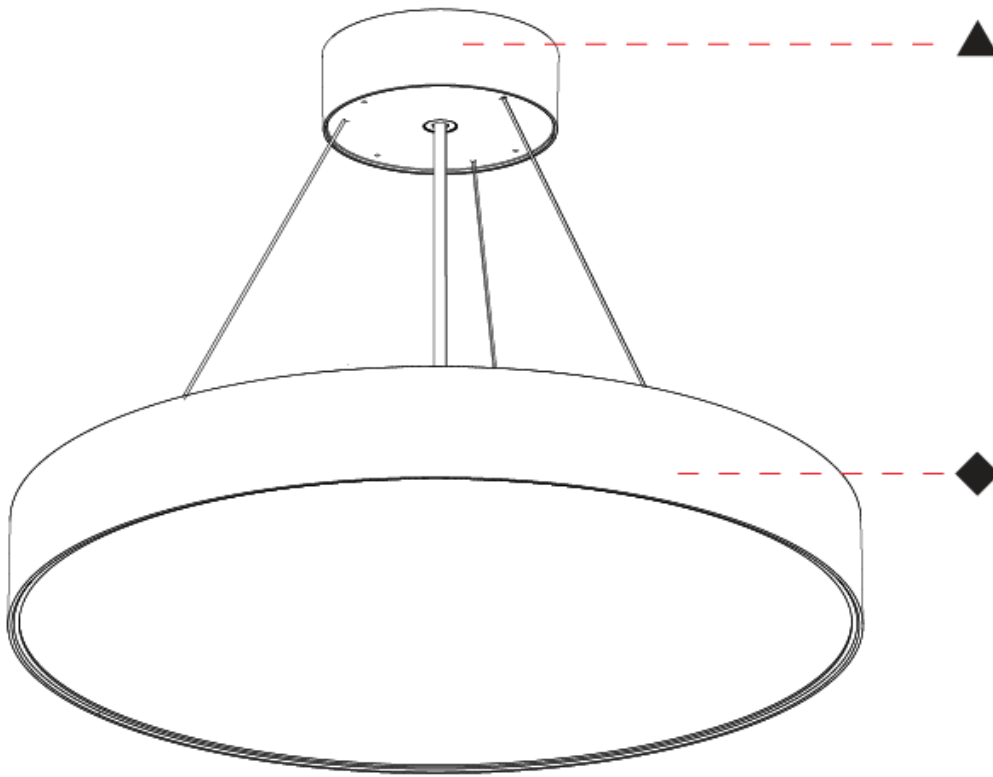

A3001103-

PROJECT	_____
TYPE	_____
SPECIFIER	_____
QUANTITY	_____
DATE	_____

A