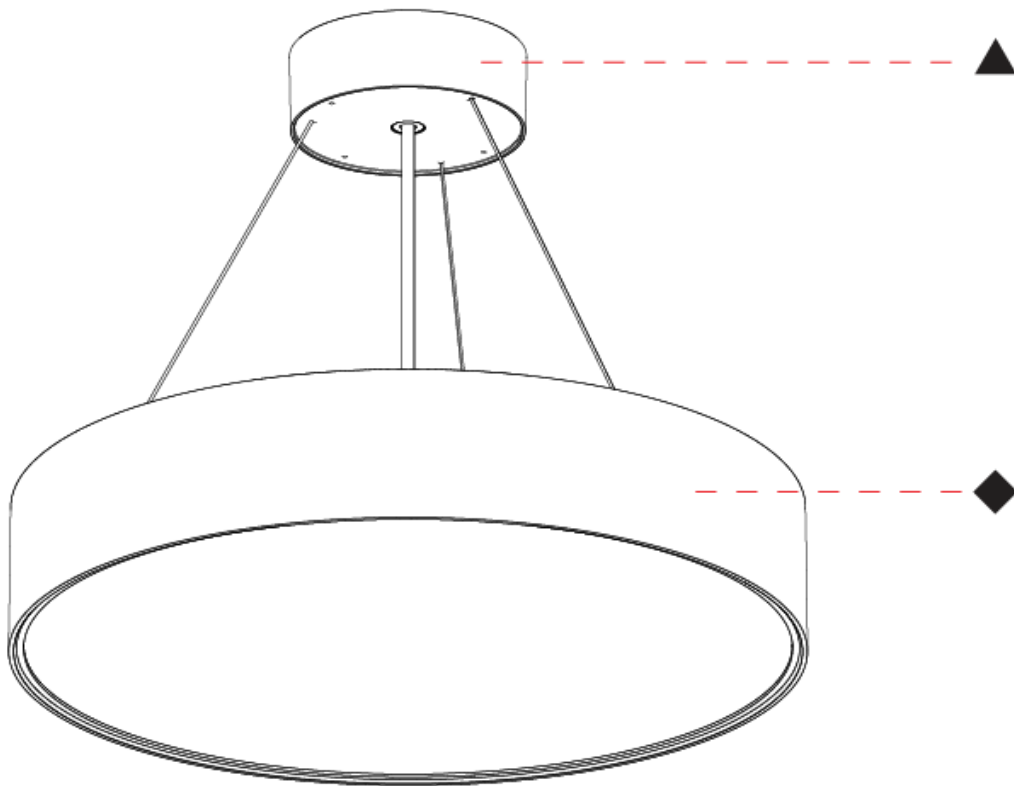

A3001102-

PROJECT	_____
TYPE	_____
SPECIFIER	_____
QUANTITY	_____
DATE	_____

A