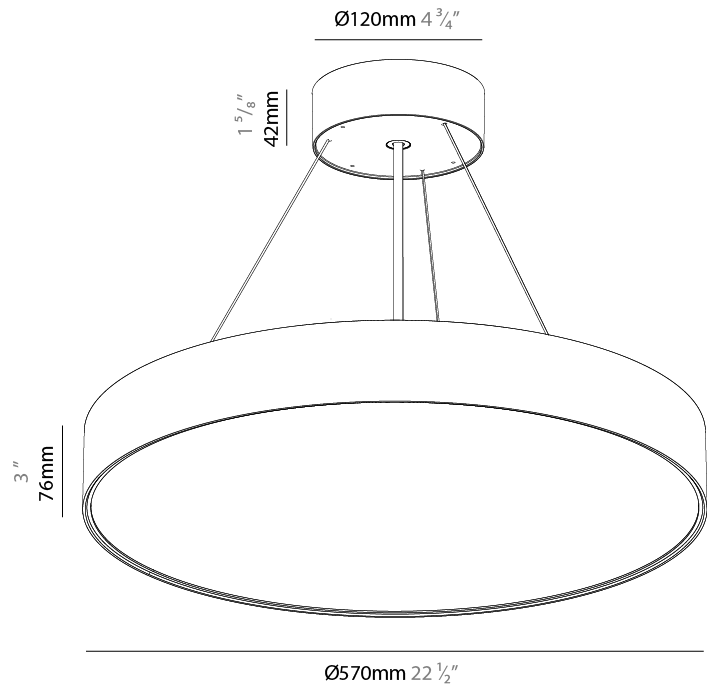

GENERAL

Series: Sign EVO
Partner: Prolicht
Division: Architectural
Installation: Suspension
Product Type: Pendant
Mounting Location: Ceiling
Light Distribution: Direct

PHYSICAL

Shape: Round
Diameter (mm): 570
Diameter (in): 22 7/16
Height (mm): 82
Height (in): 3 1/4
Weight (kg): 6.5
Diffuser: [PMMA - Opal](#) / [Microprism](#) / [Clear Microprism](#)
Fixture Finish: [SSR / BKV / CWI / CRY / HAB / UFT / ITA / RUA / FTG / MYG / LOD / PUS / FRO / FUP / KIA / POP / BLS / SPG / MEY / GOH / CHC / COM / ABZ / JAG / OBR / MOS / ROR](#)
Fixture Material: [PMMA](#) / [Extruded Aluminum](#) / [Steel](#)
Cable Details: [2000mm](#) or [6000mm](#) [Transparent Cable](#)

ELECTRICAL

Lamp Type: LED (Zhaga Standard)
Input Wattage (W): 52.6
Total Output Wattage (W): 45.7
Dimming: [Tri-Mode (Non-Dimming and Phase Dimming (120Vac only) and 0-10V Dimming)](#)
Driver Included: Yes
Driver Location: Integrated
Driver Type: Constant Current - Universal
Driver Class: Class 2
Input Voltage (V): 120
Constant Current (mA): 350mA
Upon Request: [MATTER Dimming](#) / [DALI Dimming (Remote)](#)

LED

Color Temperature (°K): [2700](#) / [3000](#) / [3500](#) / [4000](#)
Max. Delivered Lumen (lm): Max 8256
Nominal Lumen (lm): Mxa 9408
CRI: >90 CRI
Lamp Life (hrs): 50000

OPTICAL

RATINGS AND CERTIFICATIONS

Certified By: Certified for North American Standards
IP rating: IP40